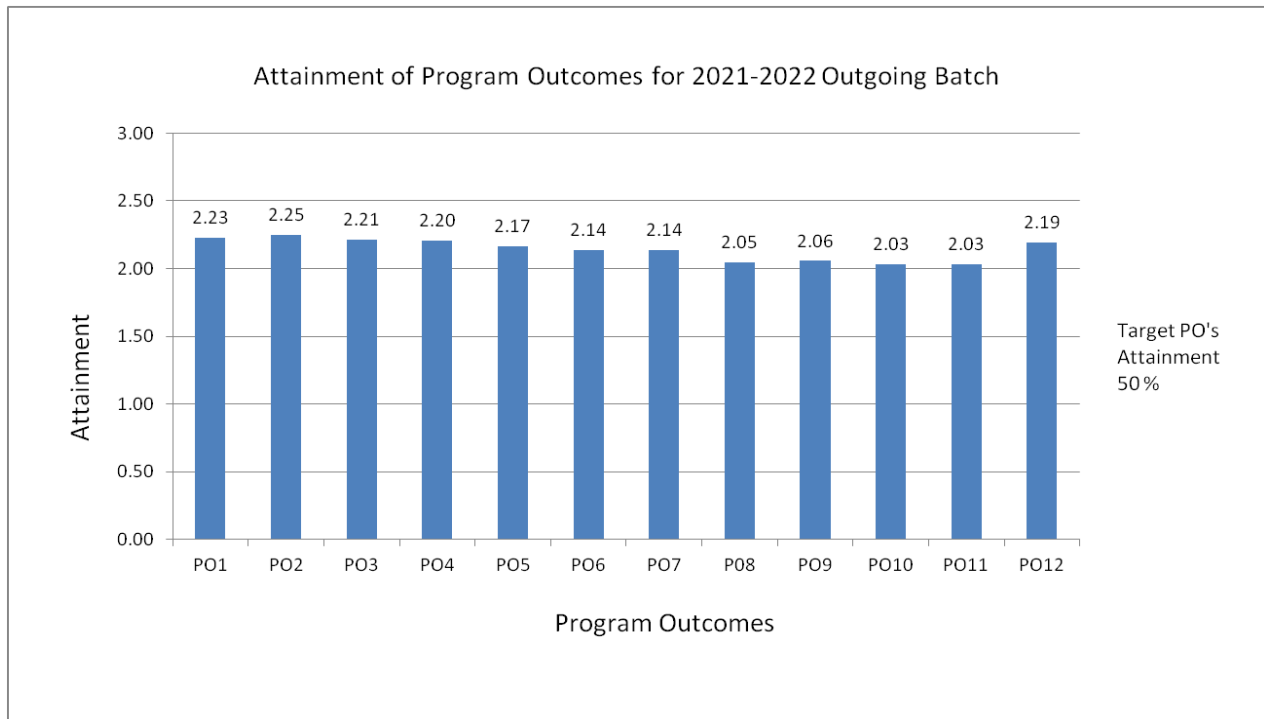

Department : Computer Applications

Program: Master of Computer Applications(MCA)

Attainment of Program Outcomes for 2021-2022 Outgoing Batch (3 Years)
(Direct Assessment)

Program Outcomes	PO1	PO2	PO3	PO4	PO5	PO6	PO7	PO8	PO9	PO10	PO11	PO12
Average Attainment	2.23	2.25	2.21	2.20	2.17	2.14	2.14	2.05	2.06	2.03	2.03	2.19

Attainment of Program Outcomes

Department : Computer Applications

Program: Master of Computer Applications(MCA)

Attainment of Program Specific Outcomes for 2021-2022 Outgoing Batch(3 Years)
(Direct Assessment)

Program Specific Outcomes	PSO1	PSO2	PSO3	PSO4
Average Attainment	2.30	2.29	2.12	2.08

Program Specific Outcomes

Department : Computer Applications

Program: Master of Computer Applications(MCA)

Attainment of Program Outcomes for 2021-2022 Outgoing Batch(2 Years)
(Direct Assessment)