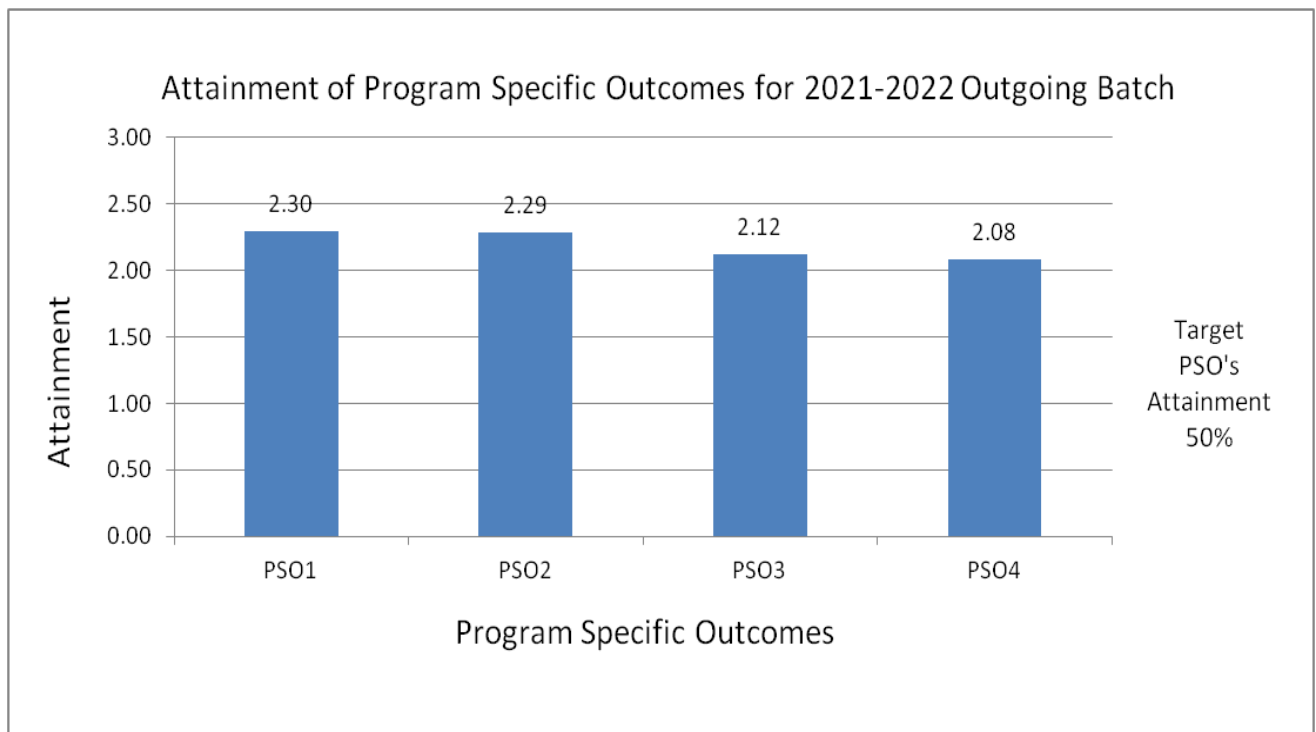

Attainment of Program Outcomes

Department : Computer Applications

Program: Master of Computer Applications(MCA)

Attainment of Program Specific Outcomes for 2021-2022 Outgoing Batch(3 Years)
(Direct Assessment)

Program Specific Outcomes	PSO1	PSO2	PSO3	PSO4
Average Attainment	2.30	2.29	2.12	2.08

Program Specific Outcomes

Department : Computer Applications

Program: Master of Computer Applications(MCA)

Attainment of Program Outcomes for 2021-2022 Outgoing Batch(2 Years)
(Direct Assessment)